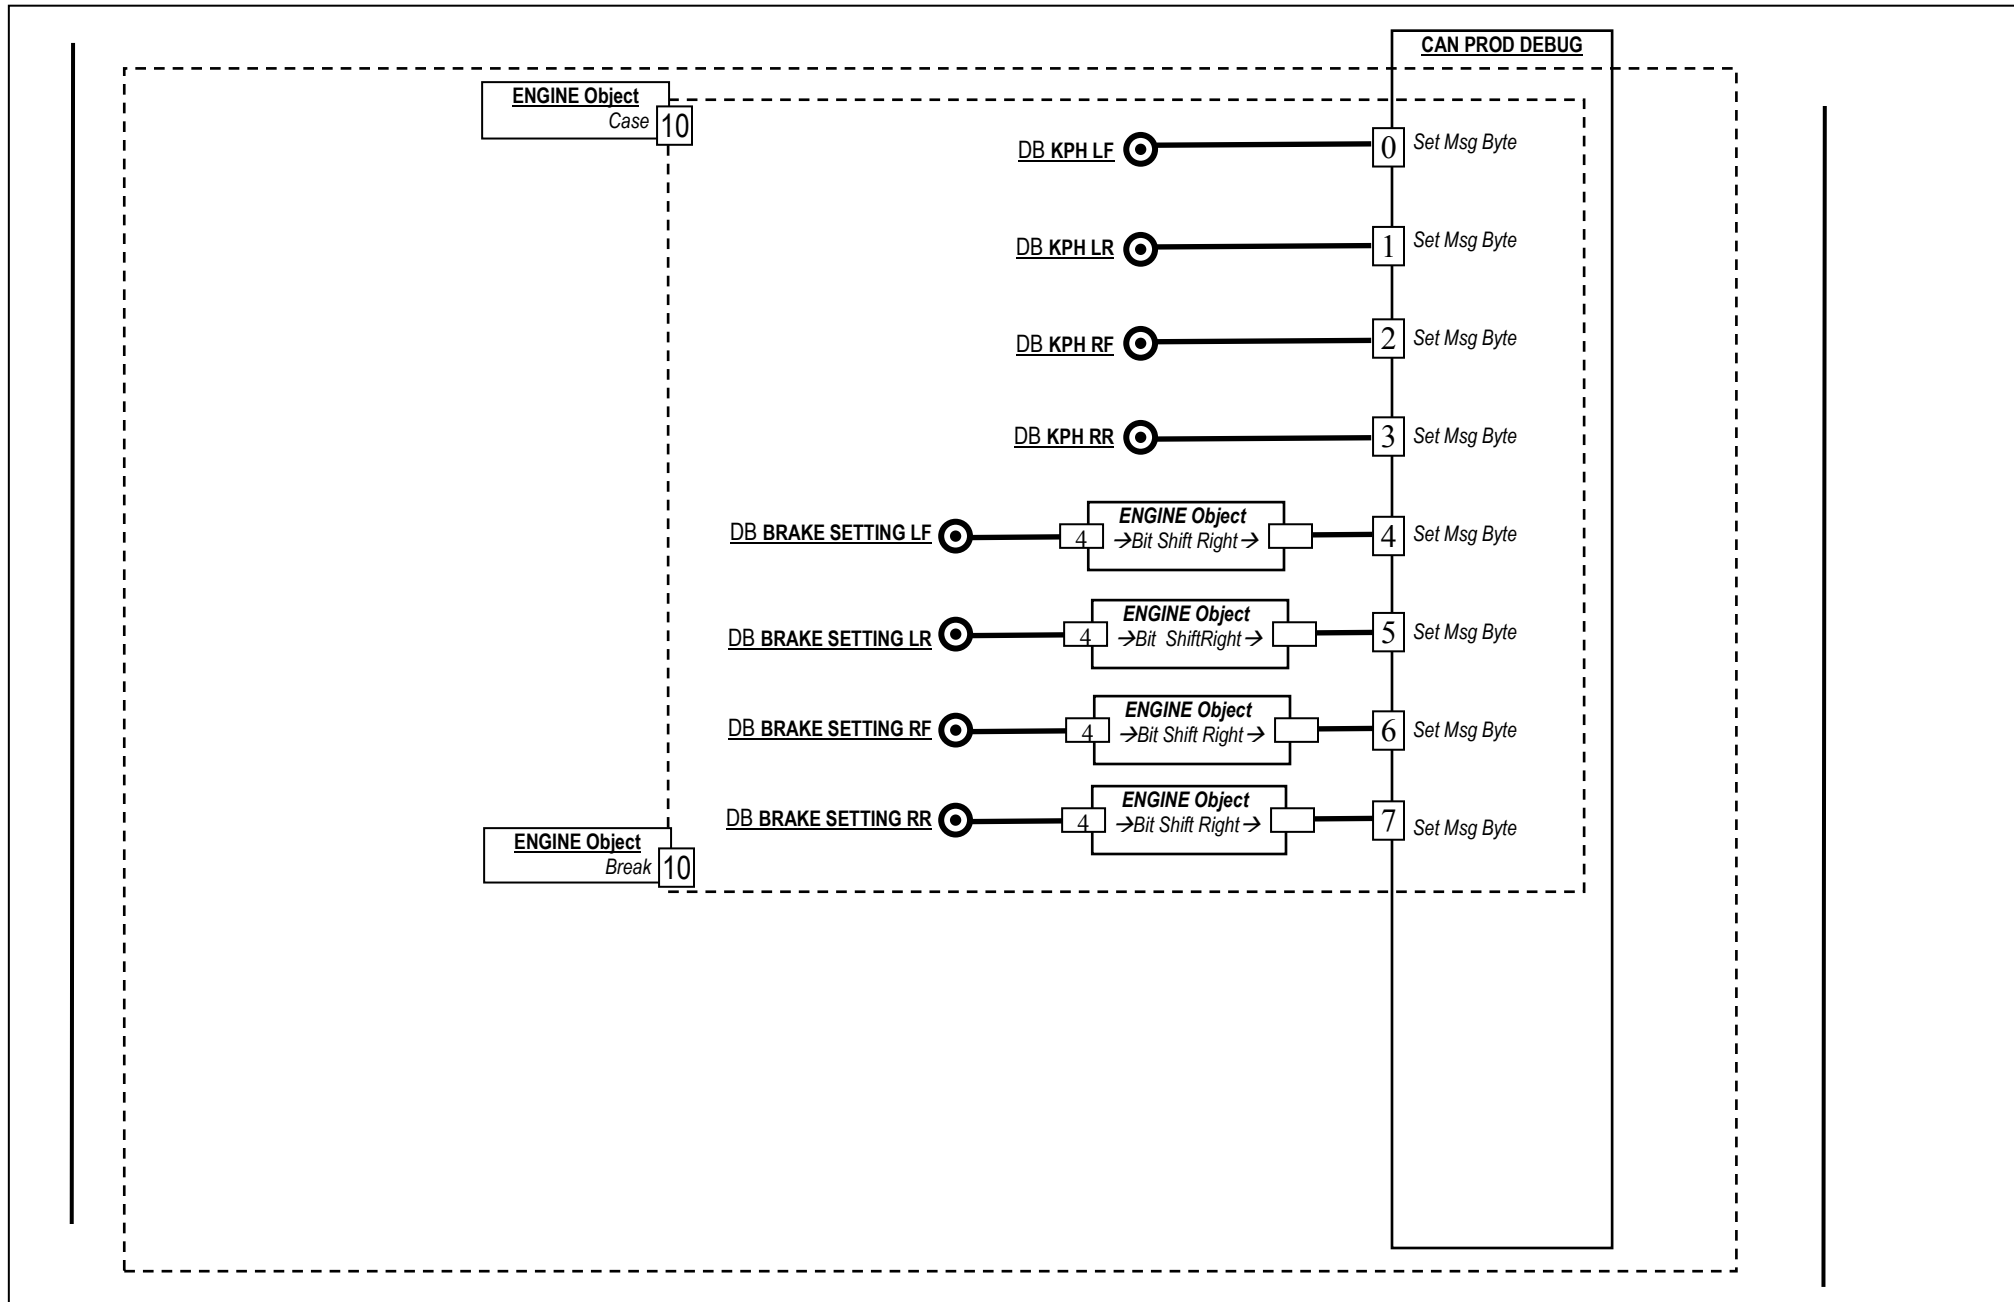

NOTE: Eight sheets of message setting logic has been removed from this UAP drawing reprint.

**NOTE: One sheet of
message setting logic has
been removed from this UAP
drawing reprint.**